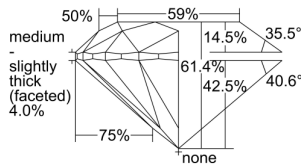

GIA®

FACSIMILE

GIA REPORT 1499685437

Verify this report at GIA.edu

GIA NATURAL DIAMOND DOSSIER®

July 08, 2024
GIA Report Number **1499685437**
Shape and Cutting Style ..... **Round Brilliant**
Measurements ..... **5.25 - 5.28 x 3.23 mm**

GRADING RESULTS

Carat Weight ..... **0.56 carat**
Color Grade ..... **E**
Clarity Grade **VVS2**
Cut Grade ..... **Excellent**

ADDITIONAL GRADING INFORMATION

Polish ..... **Excellent**
Symmetry ..... **Excellent**
Fluorescence ..... **None**
Clarity Characteristics..... **Feather, Cloud**
Inscription(s): **GIA 1499685437**

PROPORTIONS

Profile to actual proportions

GRADING SCALES

GIA COLOR SCALE	GIA CLARITY SCALE	GIA CUT SCALE	
D	FLAWLESS	EXCELLENT	
E	INTERNALLY FLAWLESS		
F		VVS₁	VERY GOOD
G	VVS₂		
H	VS₁	GOOD	
I	VS₂		
J	SI₁	FAIR	
K	SI₂		
L	I₁	POOR	
M			
N	I₂		
O			
P	I₃		
Q			
R			
S			
T			
U			
V			
W			
X			
Y			
Z