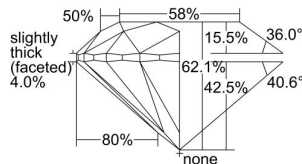

GIA®

FACSIMILE

GIA REPORT 1499692480

Verify this report at GIA.edu

GIA NATURAL DIAMOND DOSSIER®

June 19, 2024
GIA Report Number 1499692480
Shape and Cutting Style ..... Round Brilliant
Measurements ..... 5.67 - 5.72 x 3.54 mm

GRADING RESULTS

Carat Weight ..... 0.71 carat
Color Grade ..... J
Clarity Grade VVS2
Cut Grade ..... Excellent

ADDITIONAL GRADING INFORMATION

Polish ..... Excellent
Symmetry ..... Excellent
Fluorescence ..... Medium Blue
Clarity Characteristics ..... Pinpoint
Inscription(s): GIA 1499692480

PROPORTIONS

Profile to actual proportions