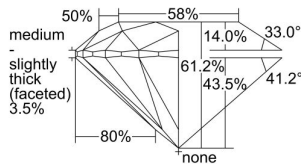

GIA®

FACSIMILE

GIA REPORT 1499695786

Verify this report at GIA.edu

GIA NATURAL DIAMOND DOSSIER®

June 18, 2024
GIA Report Number 1499695786
Shape and Cutting Style ..... Round Brilliant
Measurements ..... 5.12 - 5.15 x 3.14 mm

GRADING RESULTS

Carat Weight ..... 0.50 carat
Color Grade ..... D
Clarity Grade S11
Cut Grade ..... Excellent

ADDITIONAL GRADING INFORMATION

Polish ..... Excellent
Symmetry ..... Excellent
Fluorescence ..... None
Clarity Characteristics..... Cloud, Crystal, Feather
Inscription(s): GIA 1499695786

PROPORTIONS

Profile to actual proportions

GRADING SCALES

GIA COLOR SCALE	GIA CLARITY SCALE	GIA CUT SCALE	
D	FLAWLESS	EXCELLENT	
E	INTERNALLY FLAWLESS		
F		VVS₁	VERY GOOD
G	VVS₂		
H	VS₁	GOOD	
I	VS₂		
J	S1₁	FAIR	
K	S1₂		
L	I₁	POOR	
M	I₂		
N	I₃		
O			
P			
Q			
R			
S			
T			
U			
V			
W			
X			
Y			
Z