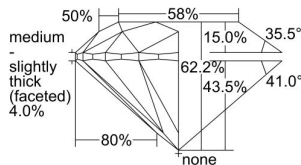

GIA®

FACSIMILE

GIA REPORT

1499695866

Verify this report at GIA.edu

GIA NATURAL DIAMOND DOSSIER®

June 19, 2024
GIA Report Number 1499695866
Shape and Cutting Style ..... Round Brilliant
Measurements ..... 5.83 - 5.87 x 3.64 mm

GRADING RESULTS

Carat Weight ..... 0.78 carat
Color Grade I
Clarity Grade VVS1
Cut Grade ..... Excellent

ADDITIONAL GRADING INFORMATION

Polish ..... Excellent
Symmetry ..... Excellent
Fluorescence ..... None
Clarity Characteristics ..... Cloud
Inscription(s): GIA 1499695866

PROPORTIONS

Profile to actual proportions

GRADING SCALES

GIA COLOR SCALE	GIA CLARITY SCALE	GIA CUT SCALE	
D	FLAWLESS	EXCELLENT	
E	INTERNALLY FLAWLESS		
F		VVS₁	VERY GOOD
G	VVS₂		
H	VS₁	GOOD	
I	VS₂		
J	SI₁	FAIR	
K	SI₂		
L	I₁	POOR	
M	I₂		
N	I₃		
O			
P			
Q			
R			
S			
T			
U			
V			
W			
X			
Y			
Z