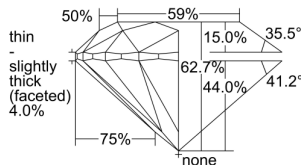

GIA®

FACSIMILE

GIA REPORT 1499715456

Verify this report at GIA.edu

GIA NATURAL DIAMOND DOSSIER®

June 22, 2024
GIA Report Number 1499715456
Shape and Cutting Style ..... Round Brilliant
Measurements ..... 5.89 - 5.93 x 3.71 mm

GRADING RESULTS

Carat Weight ..... 0.80 carat
Color Grade ..... G
Clarity Grade S11
Cut Grade ..... Excellent

ADDITIONAL GRADING INFORMATION

Polish ..... Excellent
Symmetry ..... Excellent
Fluorescence ..... Faint
Clarity Characteristics ..... Cloud, Crystal
Inscription(s): GIA 1499715456

PROPORTIONS

Profile to actual proportions