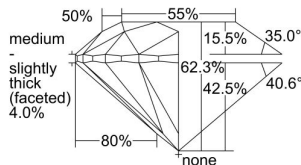

GIA®

FACSIMILE

GIA REPORT 1499716984

Verify this report at GIA.edu

GIA NATURAL DIAMOND DOSSIER®

June 21, 2024
GIA Report Number 1499716984
Shape and Cutting Style ..... Round Brilliant
Measurements ..... 5.65 - 5.68 x 3.53 mm

GRADING RESULTS

Carat Weight ..... 0.70 carat
Color Grade ..... D
Clarity Grade S11
Cut Grade ..... Excellent

ADDITIONAL GRADING INFORMATION

Polish ..... Excellent
Symmetry ..... Excellent
Fluorescence ..... Faint
Clarity Characteristics..... Crystal, Cloud, Feather
Inscription(s): GIA 1499716984

PROPORTIONS

Profile to actual proportions

GRADING SCALES

GIA COLOR SCALE	GIA CLARITY SCALE	GIA CUT SCALE	
D	FLAWLESS	EXCELLENT	
E	INTERNALLY FLAWLESS		
F		VVS₁	VERY GOOD
G	VVS₂		
H	VS₁	GOOD	
I	VS₂		
J	S1₁	FAIR	
K	S1₂		
L	I₁	POOR	
M	I₂		
N	I₃		
O			
P			
Q			
R			
S			
T			
U			
V			
W			
X			
Y			
Z