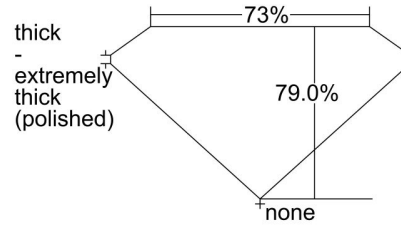

GIA NATURAL DIAMOND GRADING REPORT

June 24, 2024
GIA Report Number 1499718079
Shape and Cutting Style Square Modified Brilliant
Measurements 5.22 x 5.17 x 4.08 mm

GRADING RESULTS

Carat Weight 1.00 carat
Color Grade E
Clarity Grade VS2

ADDITIONAL GRADING INFORMATION

Polish Excellent
Symmetry Very Good
Fluorescence None
Inscription(s): GIA 1499718079

Comments: Additional clouds are not shown. Pinpoints are not shown.

PROPORTIONS

Profile not to actual proportions

CLARITY CHARACTERISTICS

KEY TO SYMBOLS*

- Cloud
- Feather

* Red symbols denote internal characteristics (inclusions). Green or black symbols denote external characteristics (blemishes). Diagram is an approximate representation of the diamond, and symbols shown indicate type, position, and approximate size of clarity characteristics. All clarity characteristics may not be shown. Details of finish are not shown.