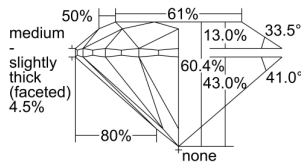

GIA®

FACSIMILE

GIA REPORT 1499727206

Verify this report at GIA.edu

GIA NATURAL DIAMOND DOSSIER®

June 22, 2024
GIA Report Number 1499727206
Shape and Cutting Style ..... Round Brilliant
Measurements ..... 4.36 - 4.39 x 2.64 mm

GRADING RESULTS

Carat Weight ..... 0.31 carat
Color Grade ..... E
Clarity Grade VS2
Cut Grade ..... Excellent

ADDITIONAL GRADING INFORMATION

Polish ..... Excellent
Symmetry ..... Excellent
Fluorescence ..... None
Clarity Characteristics ..... Cloud, Crystal
Inscription(s): GIA 1499727206

PROPORTIONS

Profile to actual proportions

GRADING SCALES

GIA COLOR SCALE	GIA CLARITY SCALE	GIA CUT SCALE	
D	FLAWLESS	EXCELLENT	
E	INTERNALLY FLAWLESS		
F		VVS₁	VERY GOOD
G	VVS₂		
H	VS₁	GOOD	
I	VS₂		
J	SI₁	FAIR	
K	SI₂		
L	I₁	POOR	
M	I₂		
N	I₃		
O