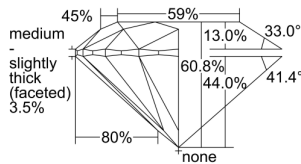

GIA®

FACSIMILE

GIA REPORT 1499731176

Verify this report at GIA.edu

GIA NATURAL DIAMOND DOSSIER®

June 24, 2024
GIA Report Number 1499731176
Shape and Cutting Style ..... Round Brilliant
Measurements ..... 5.13 - 5.16 x 3.13 mm

GRADING RESULTS

Carat Weight ..... 0.50 carat
Color Grade ..... H
Clarity Grade VVS2
Cut Grade ..... Excellent

ADDITIONAL GRADING INFORMATION

Polish ..... Excellent
Symmetry ..... Excellent
Fluorescence ..... None
Clarity Characteristics..... Cloud, Feather, Pinpoint
Inscription(s): GIA 1499731176

PROPORTIONS

Profile to actual proportions

GRADING SCALES

GIA COLOR SCALE	GIA CLARITY SCALE	GIA CUT SCALE	
D	FLAWLESS	EXCELLENT	
E	INTERNALLY FLAWLESS		
F		VVS₁	VERY GOOD
G	VVS₂		
H	VS₁	GOOD	
I	VS₂		
J	SI₁	FAIR	
K	SI₂		
L	I₁	POOR	
M	I₂		
N	I₃		
O			
P			
Q			
R			
S			
T			
U			
V			
W			
X			
Y			
Z