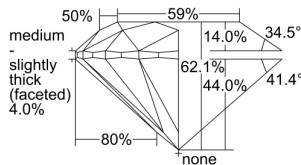

GIA®

FACSIMILE

GIA REPORT 1499731653

Verify this report at GIA.edu

GIA NATURAL DIAMOND DOSSIER®

June 24, 2024
GIA Report Number 1499731653
Shape and Cutting Style ..... Round Brilliant
Measurements ..... 4.33 - 4.35 x 2.70 mm

GRADING RESULTS

Carat Weight ..... 0.31 carat
Color Grade ..... J
Clarity Grade VS1
Cut Grade ..... Excellent

ADDITIONAL GRADING INFORMATION

Polish ..... Excellent
Symmetry ..... Excellent
Fluorescence ..... None
Clarity Characteristics ..... Cloud, Needle, Pinpoint
Inscription(s): GIA 1499731653

PROPORTIONS

Profile to actual proportions

GRADING SCALES

GIA COLOR SCALE	GIA CLARITY SCALE	GIA CUT SCALE	
D	FLAWLESS	EXCELLENT	
E	INTERNALLY FLAWLESS		
F		VVS₁	VERY GOOD
G	VVS₂		
H	VS₁	GOOD	
I	VS₂		
J	SI₁	FAIR	
K	SI₂		
L	I₁	POOR	
M	I₂		
N	I₃		
O			
P			
Q			
R			
S			
T			
U			
V			
W			
X			
Y			
Z