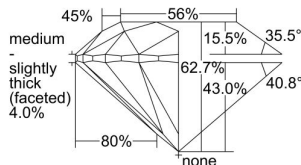

GIA®

FACSIMILE

GIA REPORT 1499732294

Verify this report at GIA.edu

GIA NATURAL DIAMOND DOSSIER®

June 24, 2024
GIA Report Number 1499732294
Shape and Cutting Style ..... Round Brilliant
Measurements ..... 4.25 - 4.28 x 2.68 mm

GRADING RESULTS

Carat Weight ..... 0.30 carat
Color Grade I
Clarity Grade VS1
Cut Grade ..... Excellent

ADDITIONAL GRADING INFORMATION

Polish ..... Excellent
Symmetry ..... Excellent
Fluorescence ..... None
Clarity Characteristics ..... Crystal, Feather
Inscription(s): GIA 1499732294

PROPORTIONS

Profile to actual proportions