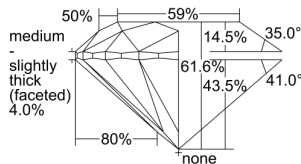

GIA®

FACSIMILE

GIA REPORT 1499737299

Verify this report at GIA.edu

GIA NATURAL DIAMOND DOSSIER®

June 24, 2024
GIA Report Number 1499737299
Shape and Cutting Style ..... Round Brilliant
Measurements ..... 5.73 - 5.78 x 3.55 mm

GRADING RESULTS

Carat Weight ..... 0.73 carat
Color Grade ..... E
Clarity Grade S11
Cut Grade ..... Excellent

ADDITIONAL GRADING INFORMATION

Polish ..... Excellent
Symmetry ..... Excellent
Fluorescence ..... None
Clarity Characteristics ..... Cloud
Inscription(s): GIA 1499737299

PROPORTIONS

Profile to actual proportions

GRADING SCALES

GIA COLOR SCALE	GIA CLARITY SCALE	GIA CUT SCALE	
D	FLAWLESS	EXCELLENT	
E	INTERNALLY FLAWLESS		
F		VVS₁	VERY GOOD
G	VVS₂		
H	VS₁	GOOD	
I	VS₂		
J	S1₁	FAIR	
K	S1₂		
L	I₁	POOR	
M	I₂		
N	I₃		
O			
P			
Q			
R			
S			
T			
U			
V			
W			
X			
Y			
Z