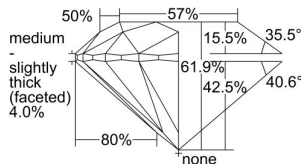

GIA®

FACSIMILE

GIA REPORT 1499737734

Verify this report at GIA.edu

GIA NATURAL DIAMOND DOSSIER®

June 24, 2024
GIA Report Number 1499737734
Shape and Cutting Style ..... Round Brilliant
Measurements ..... 5.41 - 5.45 x 3.36 mm

GRADING RESULTS

Carat Weight ..... 0.61 carat
Color Grade ..... F
Clarity Grade VVS2
Cut Grade ..... Excellent

ADDITIONAL GRADING INFORMATION

Polish ..... Excellent
Symmetry ..... Excellent
Fluorescence ..... Faint
Clarity Characteristics ..... Pinpoint, Cloud
Inscription(s): GIA 1499737734

PROPORTIONS

Profile to actual proportions

GRADING SCALES

GIA COLOR SCALE	GIA CLARITY SCALE	GIA CUT SCALE	
D	FLAWLESS	EXCELLENT	
E	INTERNALLY FLAWLESS		
F		VVS₁	VERY GOOD
G	VVS₂		
H	VS₁	GOOD	
I	VS₂		
J	SI₁	FAIR	
K	SI₂		
L	I₁	POOR	
M			
N			
O	I₂		
P			
Q			
R	I₃		
S			
T			
U			
V			
W			
X			
Y			
Z