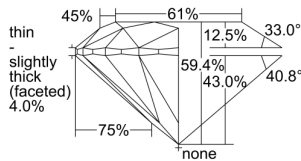

GIA®

FACSIMILE

GIA REPORT 1499762679

Verify this report at GIA.edu

GIA NATURAL DIAMOND DOSSIER®

June 26, 2024
GIA Report Number 1499762679
Shape and Cutting Style ..... Round Brilliant
Measurements ..... 5.44 - 5.48 x 3.24 mm

GRADING RESULTS

Carat Weight ..... 0.60 carat
Color Grade ..... G
Clarity Grade VS1
Cut Grade ..... Excellent

ADDITIONAL GRADING INFORMATION

Polish ..... Excellent
Symmetry ..... Excellent
Fluorescence ..... Strong Blue
Clarity Characteristics..Crystal, Cloud, Pinpoint, Indented Natural
Inscription(s): GIA 1499762679

PROPORTIONS

Profile to actual proportions

GRADING SCALES

GIA COLOR SCALE	GIA CLARITY SCALE	GIA CUT SCALE
COLOURLESS D	FLAWLESS	EXCELLENT
E	INTERNALLY FLAWLESS	
F	VVS₁	VERY GOOD
G		
H	VVS₂	GOOD
I	VS₁	
J	VS₂	FAIR
K	SI₁	
L	SI₂	POOR
M	I₁	
N	I₂	
O	I₃	
P		
Q		
R		
S		
T		
U		
V		
W		
X		
Y		
Z