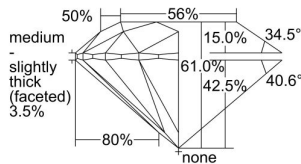

GIA®

FACSIMILE

GIA REPORT 1499762818

Verify this report at GIA.edu

GIA NATURAL DIAMOND DOSSIER®

June 26, 2024
GIA Report Number **1499762818**
Shape and Cutting Style ..... **Round Brilliant**
Measurements ..... **4.91 - 4.93 x 3.00 mm**

GRADING RESULTS

Carat Weight ..... **0.44 carat**
Color Grade ..... **G**
Clarity Grade **VS2**
Cut Grade ..... **Excellent**

ADDITIONAL GRADING INFORMATION

Polish ..... **Excellent**
Symmetry ..... **Excellent**
Fluorescence ..... **None**
Clarity Characteristics ..... **Cloud**
Inscription(s): **GIA 1499762818**

PROPORTIONS

Profile to actual proportions

GRADING SCALES

GIA COLOR SCALE	GIA CLARITY SCALE	GIA CUT SCALE	
D	FLAWLESS	EXCELLENT	
E	INTERNALLY FLAWLESS		
F		VVS₁	VERY GOOD
G	VVS₂		
H	VS₁	GOOD	
I	VS₂		
J	SI₁	FAIR	
K	SI₂		
L	I₁	POOR	
M	I₂		
N	I₃		
O			
P			
Q			
R			
S			
T			
U			
V			
W			
X			
Y			
Z