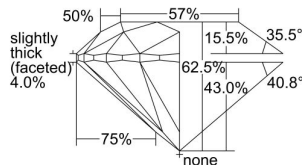

GIA®

FACSIMILE

GIA REPORT

1499768687

Verify this report at GIA.edu

GIA NATURAL DIAMOND DOSSIER®

June 27, 2024
GIA Report Number **1499768687**
Shape and Cutting Style ..... **Round Brilliant**
Measurements ..... **4.55 - 4.57 x 2.85 mm**

GRADING RESULTS

Carat Weight ..... **0.37 carat**
Color Grade ..... **D**
Clarity Grade **S11**
Cut Grade ..... **Excellent**

ADDITIONAL GRADING INFORMATION

Polish ..... **Excellent**
Symmetry ..... **Excellent**
Fluorescence ..... **None**
Clarity Characteristics ..... **Crystal**
Inscription(s): **GIA 1499768687**

PROPORTIONS

Profile to actual proportions

GRADING SCALES

GIA COLOR SCALE

COLORLESS	D
	E
	F
	G
	H
	I
	J
NEAR COLORLESS	K
	L
FAIN	M
	N
	O
	P
VERY LIGHT	Q
	R
	S
	T
	U
	V
	W
	X
	Y
LIGHT	Z

GIA CLARITY SCALE

FLAWLESS	VERY VERY SLIGHTLY INCLUDED	VVS₁	VVS₂	VS₁	VS₂	S1₁	S1₂	I₁	I₂	I₃	
											VERY SLIGHTLY INCLUDED
INTERNALLY FLAWLESS											

GIA CUT SCALE

EXCELLENT
VERY GOOD
GOOD
FAIR
POOR