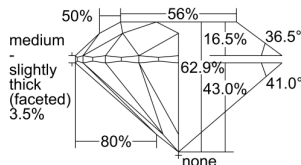

GIA®

FACSIMILE

GIA REPORT 1499772319

Verify this report at GIA.edu

GIA NATURAL DIAMOND DOSSIER®

July 01, 2024
GIA Report Number 1499772319
Shape and Cutting Style ..... Round Brilliant
Measurements ..... 4.63 - 4.66 x 2.92 mm

GRADING RESULTS

Carat Weight ..... 0.39 carat
Color Grade ..... G
Clarity Grade VS2
Cut Grade ..... Excellent

ADDITIONAL GRADING INFORMATION

Polish ..... Excellent
Symmetry ..... Excellent
Fluorescence ..... None
Clarity Characteristics..... Cloud, Feather, Crystal
Inscription(s): GIA 1499772319

PROPORTIONS

Profile to actual proportions

GRADING SCALES

GIA COLOR SCALE	GIA CLARITY SCALE	GIA CUT SCALE
COLOURLESS	FLAWLESS	EXCELLENT
D	INTERNALLY FLAWLESS	
E	VVS₁	VERY GOOD
F		
G	VS₁	GOOD
H		
I	SI₁	FAIR
J		
K	I₁	POOR
L		
M	I₂	
N	I₃	
O		
P		
Q		
R		
S		
T		
U		
V		
W		
X		
Y		
Z