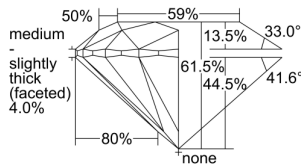

GIA®

FACSIMILE

GIA REPORT 1499773704

Verify this report at GIA.edu

GIA NATURAL DIAMOND DOSSIER®

June 27, 2024
GIA Report Number **1499773704**
Shape and Cutting Style ..... **Round Brilliant**
Measurements ..... **5.10 - 5.13 x 3.14 mm**

GRADING RESULTS

Carat Weight ..... **0.50 carat**
Color Grade ..... **G**
Clarity Grade **VS2**
Cut Grade ..... **Excellent**

ADDITIONAL GRADING INFORMATION

Polish ..... **Excellent**
Symmetry ..... **Excellent**
Fluorescence ..... **None**
Clarity Characteristics ..... **Feather**
Inscription(s): **GIA 1499773704**

PROPORTIONS

Profile to actual proportions

GRADING SCALES

GIA COLOR SCALE	GIA CLARITY SCALE	GIA CUT SCALE	
D	FLAWLESS	EXCELLENT	
E	INTERNALLY FLAWLESS		
F		VVS₁	VERY GOOD
G	VVS₂		
H	VS₁	GOOD	
I	VS₂		
J	SI₁	FAIR	
K	SI₂		
L	I₁	POOR	
M	I₂		
N	I₃		
O			
P			
Q			
R			
S			
T			
U			
V			
W			
X			
Y			
Z