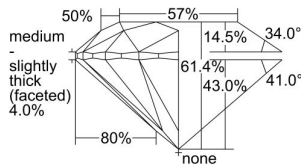

GIA®

FACSIMILE

GIA REPORT 1499781771

Verify this report at GIA.edu

GIA NATURAL DIAMOND DOSSIER®

June 28, 2024
GIA Report Number 1499781771
Shape and Cutting Style ..... Round Brilliant
Measurements ..... 4.56 - 4.59 x 2.81 mm

GRADING RESULTS

Carat Weight ..... 0.36 carat
Color Grade ..... D
Clarity Grade VS1
Cut Grade ..... Excellent

ADDITIONAL GRADING INFORMATION

Polish ..... Excellent
Symmetry ..... Excellent
Fluorescence ..... Faint
Clarity Characteristics ..... Crystal, Pinpoint
Inscription(s): GIA 1499781771

PROPORTIONS

Profile to actual proportions

GRADING SCALES

GIA COLOR SCALE	GIA CLARITY SCALE	GIA CUT SCALE	
D	FLAWLESS	EXCELLENT	
E	INTERNALLY FLAWLESS		
F		VVS₁	VERY GOOD
G	VVS₂		
H	VS₁	GOOD	
I	VS₂		
J	SI₁	FAIR	
K	SI₂		
L	I₁	POOR	
M			
N			
O	I₂		
P			
Q	I₃		
R			
S			
T			
U			
V			
W			
X			
Y			
Z