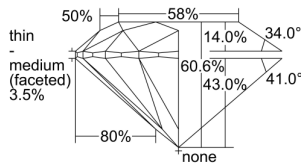

GIA®

FACSIMILE

GIA REPORT 1499786601

Verify this report at GIA.edu

GIA NATURAL DIAMOND DOSSIER®

July 18, 2024
GIA Report Number 1499786601
Shape and Cutting Style ..... Round Brilliant
Measurements ..... 4.00 - 4.03 x 2.43 mm

GRADING RESULTS

Carat Weight ..... 0.24 carat
Color Grade ..... G
Clarity Grade VVS1
Cut Grade ..... Excellent

ADDITIONAL GRADING INFORMATION

Polish ..... Excellent
Symmetry ..... Excellent
Fluorescence ..... Faint
Clarity Characteristics ..... Pinpoint
Inscription(s): GIA 1499786601

PROPORTIONS

Profile to actual proportions

GRADING SCALES

GIA COLOR SCALE	GIA CLARITY SCALE	GIA CUT SCALE	
D	FLAWLESS	EXCELLENT	
E	INTERNALLY FLAWLESS		
F		VVS₁	VERY GOOD
G	VVS₂		
H	VS₁	GOOD	
I	VS₂		
J	SI₁	FAIR	
K	SI₂		
L	I₁	POOR	
M			
N			
O	I₂		
P			
Q			
R	I₃		
S			
T			
U			
V			
W			
X			
Y			
Z