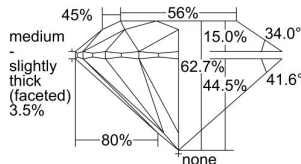

GIA®

FACSIMILE

GIA REPORT 1499792434

Verify this report at GIA.edu

GIA NATURAL DIAMOND DOSSIER®

July 01, 2024
GIA Report Number 1499792434
Shape and Cutting Style ..... Round Brilliant
Measurements ..... 5.15 - 5.17 x 3.24 mm

GRADING RESULTS

Carat Weight ..... 0.52 carat
Color Grade ..... D
Clarity Grade S11
Cut Grade ..... Excellent

ADDITIONAL GRADING INFORMATION

Polish ..... Excellent
Symmetry ..... Excellent
Fluorescence ..... None
Clarity Characteristics ..... Crystal, Feather
Inscription(s): GIA 1499792434

PROPORTIONS

Profile to actual proportions