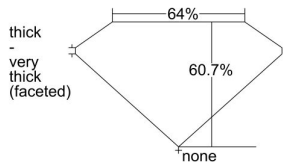

GIA®

FACSIMILE

GIA REPORT 1499798440

Verify this report at GIA.edu

GIA NATURAL DIAMOND DOSSIER®

July 01, 2024
GIA Report Number 1499798440
Shape and Cutting Style ..... Oval Brilliant
Measurements ..... 6.77 x 4.38 x 2.66 mm

GRADING RESULTS

Carat Weight ..... 0.50 carat
Color Grade L
Clarity Grade VVS1

ADDITIONAL GRADING INFORMATION

Polish ..... Excellent
Symmetry ..... Very Good
Fluorescence ..... None
Clarity Characteristics..... Cloud, Pinpoint, Needle, Feather
Inspection(s): GIA 1499798440

PROPORTIONS

Profile not to actual proportions

GRADING SCALES

GIA COLOR SCALE		GIA CLARITY SCALE			
COLORLESS	D	VERY VERY SLIGHTLY INCLUDED	FLAWLESS		
	E		INTERNALLY FLAWLESS		
	F	VERY SLIGHTLY INCLUDED	VVS₁		
	G		VVS₂		
	H		VS₁		
	NEAR COLORLESS	I	SLIGHTLY INCLUDED	VS₂	
		J		SI₁	
		FAINT	K	INCLUDED	SI₂
			L		I₁
			M		I₂
VERTICALLY LIGHT	N	INCLUDED	I₃		
	O				
	P				
	Q				
	R				
LIGHT	S				
	T				
	U				
	V				
	W				
X					
Y					
Z