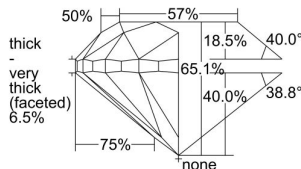

GIA®

FACSIMILE

GIA REPORT 1499800043

Verify this report at GIA.edu

GIA NATURAL DIAMOND DOSSIER®

July 02, 2024
GIA Report Number 1499800043
Shape and Cutting Style ..... Round Brilliant
Measurements ..... 5.82 - 5.98 x 3.84 mm

GRADING RESULTS

Carat Weight ..... 0.90 carat
Color Grade ..... K
Clarity Grade VS1
Cut Grade ..... Good

ADDITIONAL GRADING INFORMATION

Polish ..... Excellent
Symmetry ..... Good
Fluorescence ..... Faint
Clarity Characteristics ..... Crystal
Inscription(s): GIA 1499800043

PROPORTIONS

Profile to actual proportions