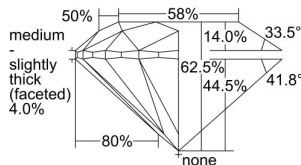

GIA®

FACSIMILE

GIA REPORT 1499802276

Verify this report at GIA.edu

GIA NATURAL DIAMOND DOSSIER®

July 02, 2024
GIA Report Number 1499802276
Shape and Cutting Style ..... Round Brilliant
Measurements ..... 3.92 - 3.95 x 2.46 mm

GRADING RESULTS

Carat Weight ..... 0.23 carat
Color Grade ..... E
Clarity Grade VS1
Cut Grade ..... Excellent

ADDITIONAL GRADING INFORMATION

Polish ..... Excellent
Symmetry ..... Excellent
Fluorescence ..... None
Clarity Characteristics ..... Cloud, Needle, Pinpoint
Inspection(s): GIA 1499802276

PROPORTIONS

Profile to actual proportions