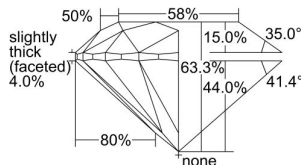

GIA®

FACSIMILE

GIA REPORT 1499806380

Verify this report at GIA.edu

GIA NATURAL DIAMOND DOSSIER®

July 02, 2024
GIA Report Number 1499806380
Shape and Cutting Style ..... Round Brilliant
Measurements ..... 6.09 - 6.14 x 3.87 mm

GRADING RESULTS

Carat Weight ..... 0.90 carat
Color Grade ..... K
Clarity Grade S11
Cut Grade ..... Excellent

ADDITIONAL GRADING INFORMATION

Polish ..... Excellent
Symmetry ..... Excellent
Fluorescence ..... None
Clarity Characteristics ..... Crystal
Inscription(s): GIA 1499806380

PROPORTIONS

Profile to actual proportions

GRADING SCALES

GIA COLOR SCALE

COLOURESS	D
	E
	F
	G
	H
	I
	J
NEAR COLOURESS	K
	L
Faint	M
	N
	O
	P
	R
	S
	T
	U
	V
	W
	X
	Y
Light	Z

GIA CLARITY SCALE

VERY VERY SLIGHTLY INCLUDED	FLAWLESS
	INTERNALLY FLAWLESS
VERY SLIGHTLY INCLUDED	VVS₁
	VVS₂
SLIGHTLY INCLUDED	VS₁
	VS₂
INCLUDED	SI₁
	SI₂
INCLUDED	I₁
	I₂
	I₃

GIA CUT SCALE

EXCELLENT
VERY GOOD
GOOD
FAIR
POOR