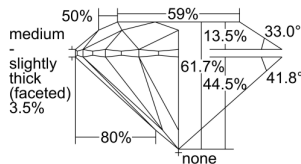

GIA®

FACSIMILE

GIA REPORT

1499808605

Verify this report at GIA.edu

GIA NATURAL DIAMOND DOSSIER®

July 02, 2024
GIA Report Number 1499808605
Shape and Cutting Style ..... Round Brilliant
Measurements ..... 4.29 - 4.32 x 2.66 mm

GRADING RESULTS

Carat Weight ..... 0.30 carat
Color Grade I
Clarity Grade VS1
Cut Grade ..... Excellent

ADDITIONAL GRADING INFORMATION

Polish ..... Excellent
Symmetry ..... Excellent
Fluorescence ..... None
Clarity Characteristics ..... Cloud, Crystal
Inscription(s): GIA 1499808605

PROPORTIONS

Profile to actual proportions

GRADING SCALES

GIA COLOR SCALE

COLOURESS	D
	E
	F
	G
	H
	I
	J
NEAR COLOURESS	K
	L
FAIN	M
	N
	O
	P
	Q
VERY LIGHT	R
	S
	T
	U
	V
	W
	X
	Y
LIGHT	Z

GIA CLARITY SCALE

VERY VERY SLIGHTLY INCLUDED	FLAWLESS
	INTERNALLY FLAWLESS
VERY SLIGHTLY INCLUDED	VVS₁
	VVS₂
SLIGHTLY INCLUDED	VS₁
	VS₂
INCLUDED	SI₁
	SI₂
	I₁
	I₂
	I₃

GIA CUT SCALE

EXCELLENT
VERY GOOD
GOOD
FAIR
POOR