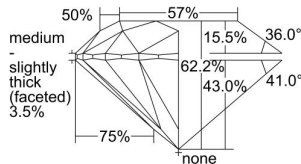

GIA®

FACSIMILE

GIA REPORT 1499813276

Verify this report at GIA.edu

GIA NATURAL DIAMOND DOSSIER®

July 02, 2024
GIA Report Number **1499813276**
Shape and Cutting Style ..... **Round Brilliant**
Measurements ..... **5.10 - 5.13 x 3.18 mm**

GRADING RESULTS

Carat Weight ..... **0.51 carat**
Color Grade ..... **E**
Clarity Grade **S11**
Cut Grade ..... **Excellent**

ADDITIONAL GRADING INFORMATION

Polish ..... **Excellent**
Symmetry ..... **Excellent**
Fluorescence ..... **None**
Clarity Characteristics ..... **Crystal, Cloud**
Inscription(s): **GIA 1499813276**

PROPORTIONS

Profile to actual proportions