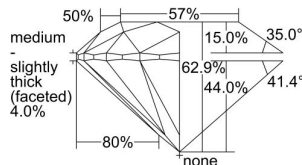

GIA®

FACSIMILE

GIA REPORT 1499815834

Verify this report at GIA.edu

GIA NATURAL DIAMOND DOSSIER®

July 03, 2024
GIA Report Number **1499815834**
Shape and Cutting Style ..... **Round Brilliant**
Measurements ..... **5.08 - 5.10 x 3.20 mm**

GRADING RESULTS

Carat Weight ..... **0.51 carat**
Color Grade ..... **F**
Clarity Grade **VS2**
Cut Grade ..... **Excellent**

ADDITIONAL GRADING INFORMATION

Polish ..... **Excellent**
Symmetry ..... **Excellent**
Fluorescence ..... **None**
Clarity Characteristics ..... **Crystal**
Inscription(s): **GIA 1499815834**

PROPORTIONS

Profile to actual proportions

GRADING SCALES

GIA COLOR SCALE

COLOREDNESS	D
	E
	F
	G
	H
	I
	J
NEAR COLORLESS	K
	L
Faint	M
	N
	O
	P
Very Light	Q
	R
	S
	T
	U
	V
Light	W
	X
	Y
	Z

GIA CLARITY SCALE

VERY VERY SLIGHTLY INCLUDED	FLAWLESS
	INTERNALLY FLAWLESS
VERY SLIGHTLY INCLUDED	VVS₁
	VVS₂
SLIGHTLY INCLUDED	VS₁
	VS₂
INCLUDED	SI₁
	SI₂
INCLUDED	I₁
	I₂
	I₃

GIA CUT SCALE

EXCELLENT	VERY GOOD	GOOD	FAIR	POOR