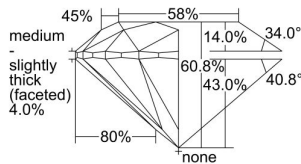

GIA®

FACSIMILE

GIA REPORT 1499817428

Verify this report at GIA.edu

GIA NATURAL DIAMOND DOSSIER®

July 09, 2024
GIA Report Number 1499817428
Shape and Cutting Style ..... Round Brilliant
Measurements ..... 4.29 - 4.31 x 2.62 mm

GRADING RESULTS

Carat Weight ..... 0.30 carat
Color Grade ..... G
Clarity Grade VS1
Cut Grade ..... Excellent

ADDITIONAL GRADING INFORMATION

Polish ..... Excellent
Symmetry ..... Very Good
Fluorescence ..... Faint
Clarity Characteristics..... Crystal, Cloud, Needle, Pinpoint
Inscription(s): GIA 1499817428

PROPORTIONS

Profile to actual proportions

GRADING SCALES

GIA COLOR SCALE	GIA CLARITY SCALE	GIA CUT SCALE	
D	FLAWLESS	EXCELLENT	
E	INTERNALLY FLAWLESS		
F		VVS₁	VERY GOOD
G	VVS₂		
H	VS₁	GOOD	
I	VS₂		
J	SI₁	FAIR	
K	SI₂		
L	I₁	POOR	
M	I₂		
N	I₃		
O			
P			
Q			
R			
S			
T			
U			
V			
W			
X			
Y			
Z