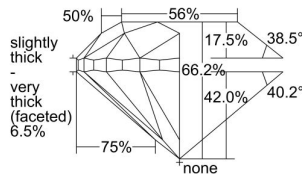

GIA®

FACSIMILE

GIA REPORT 1499824876

Verify this report at GIA.edu

GIA NATURAL DIAMOND DOSSIER®

July 03, 2024
GIA Report Number 1499824876
Shape and Cutting Style ..... Round Brilliant
Measurements ..... 4.09 - 4.12 x 2.71 mm

GRADING RESULTS

Carat Weight ..... 0.30 carat
Color Grade ..... D
Clarity Grade S11
Cut Grade ..... Good

ADDITIONAL GRADING INFORMATION

Polish ..... Excellent
Symmetry ..... Excellent
Fluorescence ..... None
Clarity Characteristics ..... Crystal
Inscription(s): GIA 1499824876

PROPORTIONS

Profile to actual proportions

GRADING SCALES

GIA COLOR SCALE	GIA CLARITY SCALE	GIA CUT SCALE
D	FLAWLESS	EXCELLENT
E	INTERNALLY FLAWLESS	
F	VVS₁	VERY GOOD
G		
H	VS₁	GOOD
I		
J	VS₂	FAIR
K		
L	SI₁	POOR
M		
N	I₁	
O		
P	I₂	
Q		
R	I₃	
S		
T		
U		
V		
W		
X		
Y		
Z