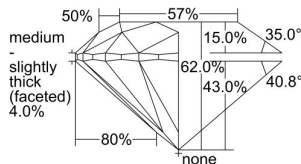

GIA®

FACSIMILE

GIA REPORT 1499827396

Verify this report at GIA.edu

GIA NATURAL DIAMOND DOSSIER®

July 04, 2024
GIA Report Number 1499827396
Shape and Cutting Style ..... Round Brilliant
Measurements ..... 4.81 - 4.84 x 2.99 mm

GRADING RESULTS

Carat Weight ..... 0.43 carat
Color Grade ..... K
Clarity Grade VVS2
Cut Grade ..... Excellent

ADDITIONAL GRADING INFORMATION

Polish ..... Excellent
Symmetry ..... Excellent
Fluorescence ..... Medium Blue
Clarity Characteristics..... Needle, Pinpoint, Cloud
Inscription(s): GIA 1499827396

PROPORTIONS

Profile to actual proportions