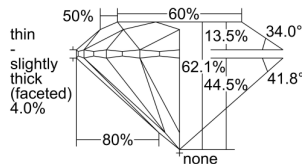

GIA®

FACSIMILE

GIA REPORT 1499837669

Verify this report at GIA.edu

GIA NATURAL DIAMOND DOSSIER®

July 05, 2024
GIA Report Number 1499837669
Shape and Cutting Style ..... Round Brilliant
Measurements ..... 4.26 - 4.31 x 2.66 mm

GRADING RESULTS

Carat Weight ..... 0.30 carat
Color Grade ..... F
Clarity Grade S11
Cut Grade ..... Excellent

ADDITIONAL GRADING INFORMATION

Polish ..... Excellent
Symmetry ..... Very Good
Fluorescence ..... None
Clarity Characteristics ..... Crystal, Feather
Inscription(s): GIA 1499837669

PROPORTIONS

GRADING SCALES

GIA COLOR SCALE	GIA CLARITY SCALE	GIA CUT SCALE	
D	FLAWLESS	EXCELLENT	
E	INTERNALLY FLAWLESS		
F		VVS₁	VERY GOOD
G	VVS₂		
H	VS₁	GOOD	
I	VS₂		
J	S1₁	FAIR	
K	S1₂		
L	I₁	POOR	
M	I₂		
N	I₃		
O			
P			
Q			
R			
S			
T			
U			
V			
W			
X			
Y			
Z