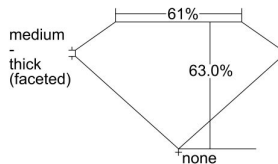

GIA®

FACSIMILE

GIA REPORT 1499839055

Verify this report at GIA.edu

GIA NATURAL DIAMOND DOSSIER®

July 04, 2024
GIA Report Number 1499839055
Shape and Cutting Style ..... Pear Brilliant
Measurements ..... 7.33 x 4.62 x 2.91 mm

GRADING RESULTS

Carat Weight ..... 0.60 carat
Color Grade ..... G
Clarity Grade VVS2

ADDITIONAL GRADING INFORMATION

Polish ..... Excellent
Symmetry ..... Very Good
Fluorescence ..... Medium Blue
Clarity Characteristics ..... Cavity
Inscription(s): GIA 1499839055

PROPORTIONS

Profile not to actual proportions

GRADING SCALES

GIA COLOR SCALE		GIA CLARITY SCALE	
COLORLESS	D	VERY VERY SLIGHTLY INCLUDED	FLAWLESS
	E		INTERNALLY FLAWLESS
	F		VVS₁
	G		VVS₂
	H		VS₁
	I		VS₂
	J		SI₁
	K		SI₂
	L		I₁
	M		I₂
NEAR COLORLESS	N	SLIGHTLY INCLUDED	I₃
	O		
	P		
	Q		
FAINT	R		
	S		
	T		
	U		
VERT LIGHT	V		
	W		
	X		
	Y		
LIGHT	Z