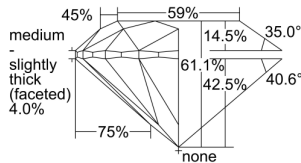

GIA®

FACSIMILE

GIA REPORT 1499848034

Verify this report at GIA.edu

GIA NATURAL DIAMOND DOSSIER®

July 10, 2024
GIA Report Number **1499848034**
Shape and Cutting Style ..... **Round Brilliant**
Measurements ..... **4.35 - 4.37 x 2.67 mm**

GRADING RESULTS

Carat Weight ..... **0.31 carat**
Color Grade ..... **G**
Clarity Grade **VS1**
Cut Grade ..... **Excellent**

ADDITIONAL GRADING INFORMATION

Polish ..... **Excellent**
Symmetry ..... **Excellent**
Fluorescence ..... **Strong Blue**
Clarity Characteristics..... **Crystal, Feather, Pinpoint**
Inscription(s): **GIA 1499848034**

PROPORTIONS

Profile to actual proportions

GRADING SCALES

GIA COLOR SCALE	GIA CLARITY SCALE	GIA CUT SCALE	
D	FLAWLESS	EXCELLENT	
E	INTERNALLY FLAWLESS		
F		VVS₁	VERY GOOD
G	VVS₂		
H	VS₁	GOOD	
I	VS₂		
J	SI₁	FAIR	
K	SI₂		
L	I₁	POOR	
M			
N			
O	I₂		
P			
Q			
R	I₃		
S			
T			
U			
V			
W			
X			
Y			
Z