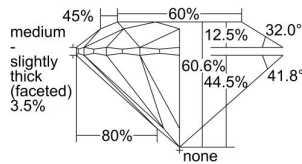

GIA®

FACSIMILE

GIA REPORT 1499849372

Verify this report at GIA.edu

GIA NATURAL DIAMOND DOSSIER®

July 09, 2024
GIA Report Number **1499849372**
Shape and Cutting Style ..... **Round Brilliant**
Measurements ..... **4.49 - 4.51 x 2.73 mm**

GRADING RESULTS

Carat Weight ..... **0.33 carat**
Color Grade ..... **F**
Clarity Grade **VS1**
Cut Grade ..... **Excellent**

ADDITIONAL GRADING INFORMATION

Polish ..... **Excellent**
Symmetry ..... **Excellent**
Fluorescence ..... **Faint**
Clarity Characteristics ..... **Feather, Pinpoint**
Inscription(s): **GIA 1499849372**

PROPORTIONS

Profile to actual proportions

GRADING SCALES

GIA COLOR SCALE	GIA CLARITY SCALE	GIA CUT SCALE	
D	FLAWLESS	EXCELLENT	
E	INTERNALLY FLAWLESS		
F		VVS₁	VERY GOOD
G	VVS₂		
H	VS₁	GOOD	
I	VS₂		
J	SI₁	FAIR	
K	SI₂		
L	I₁	POOR	
M	I₂		
N	I₃		
O			
P			
Q			
R			
S			
T			
U			
V			
W			
X			
Y			
Z