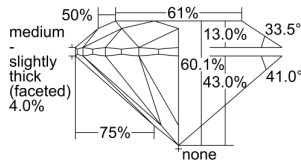

GIA®

FACSIMILE

GIA REPORT

1499849816

Verify this report at GIA.edu

GIA NATURAL DIAMOND DOSSIER®

July 10, 2024
GIA Report Number 1499849816
Shape and Cutting Style ..... Round Brilliant
Measurements ..... 4.35 - 4.37 x 2.62 mm

GRADING RESULTS

Carat Weight ..... 0.30 carat
Color Grade ..... H
Clarity Grade VS1
Cut Grade ..... Excellent

ADDITIONAL GRADING INFORMATION

Polish ..... Excellent
Symmetry ..... Excellent
Fluorescence ..... Medium Blue
Clarity Characteristics ..... Cloud, Pinpoint
Inscription(s): GIA 1499849816

PROPORTIONS

Profile to actual proportions

GRADING SCALES

GIA COLOR SCALE	GIA CLARITY SCALE	GIA CUT SCALE
Colorless	Flawless	Excellent
D	Internally Flawless	
E	Very Very Slightly Included	Very Good
F		
G	VVS₁	Good
H	VVS₂	
I	Slightly Included	Fair
J		
K	SI₁	Poor
L	SI₂	
M	Included	
N		
O		
P	I₁	
Q	I₂	
R	I₃	
S		
T		
U		
V		
W		
X		
Y		
Z