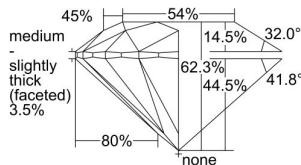

GIA®

FACSIMILE

GIA REPORT 1499853242

Verify this report at GIA.edu

GIA NATURAL DIAMOND DOSSIER®

July 11, 2024
GIA Report Number 1499853242
Shape and Cutting Style ..... Round Brilliant
Measurements ..... 4.97 - 5.00 x 3.10 mm

GRADING RESULTS

Carat Weight ..... 0.46 carat
Color Grade ..... K
Clarity Grade VS1
Cut Grade ..... Excellent

ADDITIONAL GRADING INFORMATION

Polish ..... Excellent
Symmetry ..... Excellent
Fluorescence ..... Faint
Clarity Characteristics ..... Feather, Cloud
Inscription(s): GIA 1499853242

PROPORTIONS

Profile to actual proportions