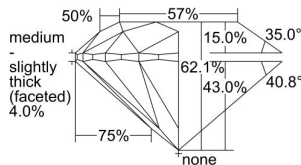

GIA®

FACSIMILE

GIA REPORT 1499854734

Verify this report at GIA.edu

GIA NATURAL DIAMOND DOSSIER®

July 11, 2024
GIA Report Number 1499854734
Shape and Cutting Style ..... Round Brilliant
Measurements ..... 4.51 - 4.53 x 2.80 mm

GRADING RESULTS

Carat Weight ..... 0.35 carat
Color Grade ..... E
Clarity Grade VVS2
Cut Grade ..... Excellent

ADDITIONAL GRADING INFORMATION

Polish ..... Excellent
Symmetry ..... Excellent
Fluorescence ..... Medium Blue
Clarity Characteristics ..... Pinpoint
Inscription(s): GIA 1499854734

PROPORTIONS

Profile to actual proportions