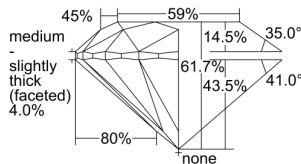

GIA®

FACSIMILE

GIA REPORT 1499854778

Verify this report at GIA.edu

GIA NATURAL DIAMOND DOSSIER®

July 10, 2024
GIA Report Number 1499854778
Shape and Cutting Style ..... Round Brilliant
Measurements ..... 4.27 - 4.30 x 2.65 mm

GRADING RESULTS

Carat Weight ..... 0.30 carat
Color Grade ..... D
Clarity Grade VS1
Cut Grade ..... Excellent

ADDITIONAL GRADING INFORMATION

Polish ..... Excellent
Symmetry ..... Very Good
Fluorescence ..... Faint
Clarity Characteristics..... Crystal, Needle, Pinpoint
Inscription(s): GIA 1499854778

PROPORTIONS

Profile to actual proportions

GRADING SCALES

GIA COLOR SCALE	GIA CLARITY SCALE	GIA CUT SCALE	
D	FLAWLESS	EXCELLENT	
E	INTERNALLY FLAWLESS		
F		VVS₁	VERY GOOD
G	VVS₂		
H	VS₁	GOOD	
I	VS₂		
J	SI₁	FAIR	
K	SI₂		
L	I₁	POOR	
M	I₂		
N	I₃		
O			
P			
Q			
R			
S			
T			
U			
V			
W			
X			
Y			
Z