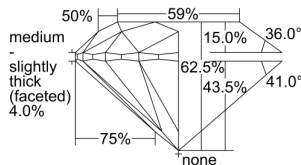

GIA®

FACSIMILE

GIA REPORT

1499856985

Verify this report at GIA.edu

GIA NATURAL DIAMOND DOSSIER®

July 08, 2024
GIA Report Number **1499856985**
Shape and Cutting Style ..... **Round Brilliant**
Measurements ..... **5.31 - 5.35 x 3.33 mm**

GRADING RESULTS

Carat Weight ..... **0.59 carat**
Color Grade ..... **H**
Clarity Grade **VS2**
Cut Grade ..... **Excellent**

ADDITIONAL GRADING INFORMATION

Polish ..... **Excellent**
Symmetry ..... **Excellent**
Fluorescence ..... **None**
Clarity Characteristics..... **Crystal, Cloud**
Inscription(s): **GIA 1499856985**

PROPORTIONS

Profile to actual proportions

GRADING SCALES

GIA COLOR SCALE	GIA CLARITY SCALE	GIA CUT SCALE
D	FLAWLESS	EXCELLENT
E	FLAWLESS	
F	INTERNALLY FLAWLESS	VERY GOOD
G	FLAWLESS	
H	VVS₁	GOOD
I	VVS₂	
J	VS₁	FAIR
K	VS₂	
L	SI₁	POOR
M	SI₂	
N	I₁	
O	I₂	
P	I₃	
Q		
R		
S		
T		
U		
V		
W		
X		
Y		
Z