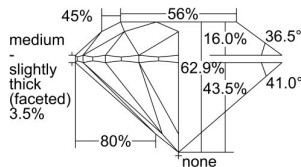

GIA®

FACSIMILE

GIA REPORT 1499857844

Verify this report at GIA.edu

GIA NATURAL DIAMOND DOSSIER®

July 09, 2024
GIA Report Number 1499857844
Shape and Cutting Style ..... Round Brilliant
Measurements ..... 5.37 - 5.39 x 3.38 mm

GRADING RESULTS

Carat Weight ..... 0.60 carat
Color Grade ..... F
Clarity Grade VS2
Cut Grade ..... Excellent

ADDITIONAL GRADING INFORMATION

Polish ..... Excellent
Symmetry ..... Excellent
Fluorescence ..... None
Clarity Characteristics ..... Feather, Cloud
Inscription(s): GIA 1499857844

PROPORTIONS

Profile to actual proportions