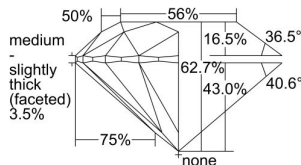

GIA®

FACSIMILE

GIA REPORT 1499859776

Verify this report at GIA.edu

GIA NATURAL DIAMOND DOSSIER®

July 10, 2024
GIA Report Number **1499859776**
Shape and Cutting Style ..... **Round Brilliant**
Measurements ..... **5.03 - 5.07 x 3.17 mm**

GRADING RESULTS

Carat Weight ..... **0.50 carat**
Color Grade ..... **E**
Clarity Grade **S11**
Cut Grade ..... **Excellent**

ADDITIONAL GRADING INFORMATION

Polish ..... **Excellent**
Symmetry ..... **Excellent**
Fluorescence ..... **Faint**
Clarity Characteristics ..... **Feather**
Inscription(s): **GIA 1499859776**

PROPORTIONS

Profile to actual proportions