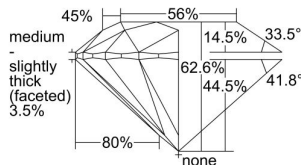

GIA®

FACSIMILE

GIA REPORT 1499863954

Verify this report at GIA.edu

GIA NATURAL DIAMOND DOSSIER®

July 15, 2024
GIA Report Number 1499863954
Shape and Cutting Style ..... Round Brilliant
Measurements ..... 4.73 - 4.75 x 2.97 mm

GRADING RESULTS

Carat Weight ..... 0.40 carat
Color Grade I
Clarity Grade VS1
Cut Grade ..... Excellent

ADDITIONAL GRADING INFORMATION

Polish ..... Excellent
Symmetry ..... Excellent
Fluorescence ..... None
Clarity Characteristics ..... Cloud, Crystal
Inscription(s): GIA 1499863954

PROPORTIONS

Profile to actual proportions