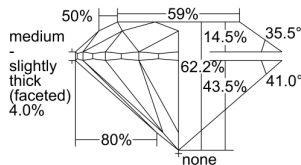

GIA®

FACSIMILE

GIA REPORT 1499870941

Verify this report at GIA.edu

GIA NATURAL DIAMOND DOSSIER®

July 09, 2024
GIA Report Number 1499870941
Shape and Cutting Style ..... Round Brilliant
Measurements ..... 4.53 - 4.56 x 2.82 mm

GRADING RESULTS

Carat Weight ..... 0.36 carat
Color Grade ..... K
Clarity Grade S11
Cut Grade ..... Excellent

ADDITIONAL GRADING INFORMATION

Polish ..... Excellent
Symmetry ..... Excellent
Fluorescence ..... Faint
Clarity Characteristics ..... Crystal, Feather
Inscription(s): GIA 1499870941

PROPORTIONS

Profile to actual proportions

GRADING SCALES

GIA COLOR SCALE	GIA CLARITY SCALE	GIA CUT SCALE
D	FLAWLESS	EXCELLENT
E	FLAWLESS	
F	INTERNALLY FLAWLESS	VERY GOOD
G	FLAWLESS	
H	VVS₁	GOOD
I	VVS₂	
J	VS₁	FAIR
K	VS₂	
L	S1₁	POOR
M	S1₂	
N	I₁	
O	I₂	
P	I₃	
Q		
R		
S		
T		
U		
V		
W		
X		
Y		
Z