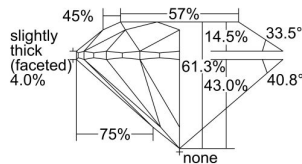

GIA®

FACSIMILE

GIA REPORT 1499874465

Verify this report at GIA.edu

GIA NATURAL DIAMOND DOSSIER®

July 09, 2024
GIA Report Number 1499874465
Shape and Cutting Style ..... Round Brilliant
Measurements ..... 5.27 - 5.30 x 3.24 mm

GRADING RESULTS

Carat Weight ..... 0.55 carat
Color Grade ..... H
Clarity Grade VS1
Cut Grade ..... Excellent

ADDITIONAL GRADING INFORMATION

Polish ..... Excellent
Symmetry ..... Excellent
Fluorescence ..... Strong Blue
Clarity Characteristics..... Crystal, Feather, Cloud, Pinpoint
Inscription(s): GIA 1499874465

PROPORTIONS

Profile to actual proportions

GRADING SCALES

GIA COLOR SCALE	GIA CLARITY SCALE	GIA CUT SCALE
COLOURLESS	FLAWLESS	EXCELLENT
D	INTERNALLY FLAWLESS	
E	VVS₁	VERY GOOD
F		
G	VS₁	GOOD
H		
I	SI₁	FAIR
J		
K	I₁	POOR
L		
M	I₂	
N	I₃	
O		
P		
Q		
R		
S		
T		
U		
V		
W		
X		
Y		
Z