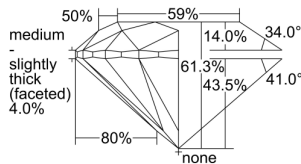

GIA®

FACSIMILE

GIA REPORT 1499879745

Verify this report at GIA.edu

GIA NATURAL DIAMOND DOSSIER®

July 11, 2024
GIA Report Number 1499879745
Shape and Cutting Style ..... Round Brilliant
Measurements ..... 5.67 - 5.71 x 3.49 mm

GRADING RESULTS

Carat Weight ..... 0.70 carat
Color Grade ..... G
Clarity Grade S11
Cut Grade ..... Excellent

ADDITIONAL GRADING INFORMATION

Polish ..... Excellent
Symmetry ..... Excellent
Fluorescence ..... None
Clarity Characteristics..... Crystal, Cloud, Feather
Inscription(s): GIA 1499879745

PROPORTIONS

Profile to actual proportions

GRADING SCALES

GIA COLOR SCALE	GIA CLARITY SCALE	GIA CUT SCALE	
D	FLAWLESS	EXCELLENT	
E	INTERNALLY FLAWLESS		
F		VVS₁	VERY GOOD
G	VVS₂		
H	VS₁	GOOD	
I	VS₂		
J	S1₁	FAIR	
K	S1₂		
L	I₁	POOR	
M	I₂		
N	I₃		
O			
P			
Q			
R			
S			
T			
U			
V			
W			
X			
Y			
Z