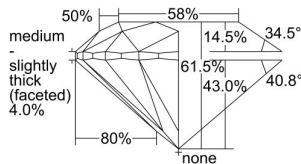

GIA®

FACSIMILE

GIA REPORT 1499882228

Verify this report at GIA.edu

GIA NATURAL DIAMOND DOSSIER®

July 09, 2024
GIA Report Number **1499882228**
Shape and Cutting Style ..... **Round Brilliant**
Measurements ..... **5.41 - 5.43 x 3.33 mm**

GRADING RESULTS

Carat Weight ..... **0.60 carat**
Color Grade ..... **I**
Clarity Grade **S11**
Cut Grade ..... **Excellent**

ADDITIONAL GRADING INFORMATION

Polish ..... **Excellent**
Symmetry ..... **Excellent**
Fluorescence ..... **None**
Clarity Characteristics ..... **Cloud**
Inscription(s): **GIA 1499882228**

PROPORTIONS

Profile to actual proportions

GRADING SCALES

GIA COLOR SCALE	GIA CLARITY SCALE	GIA CUT SCALE	
D	FLAWLESS	EXCELLENT	
E	INTERNALLY FLAWLESS		
F		VVS₁	VERY GOOD
G	VVS₂		
H	VS₁	GOOD	
I	VS₂		
J	S1₁	FAIR	
K	S1₂		
L	I₁	POOR	
M	I₂		
N	I₃		
O			
P			
Q			
R			
S			
T			
U			
V			
W			
X			
Y			
Z