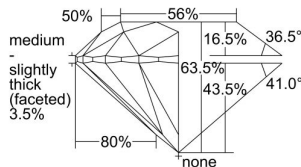

GIA®

FACSIMILE

GIA REPORT 1499885823

Verify this report at GIA.edu

GIA NATURAL DIAMOND DOSSIER®

July 10, 2024
GIA Report Number 1499885823
Shape and Cutting Style ..... Round Brilliant
Measurements ..... 5.23 - 5.27 x 3.33 mm

GRADING RESULTS

Carat Weight ..... 0.57 carat
Color Grade ..... D
Clarity Grade SI2
Cut Grade ..... Excellent

ADDITIONAL GRADING INFORMATION

Polish ..... Excellent
Symmetry ..... Excellent
Fluorescence ..... None
Clarity Characteristics ..... Cloud
Inscription(s): GIA 1499885823

PROPORTIONS

Profile to actual proportions