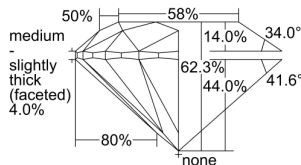

GIA®

FACSIMILE

GIA REPORT 1499887281

Verify this report at GIA.edu

GIA NATURAL DIAMOND DOSSIER®

July 11, 2024
GIA Report Number 1499887281
Shape and Cutting Style ..... Round Brilliant
Measurements ..... 4.43 - 4.45 x 2.77 mm

GRADING RESULTS

Carat Weight ..... 0.33 carat
Color Grade ..... G
Clarity Grade SI2
Cut Grade ..... Excellent

ADDITIONAL GRADING INFORMATION

Polish ..... Excellent
Symmetry ..... Excellent
Fluorescence ..... None
Clarity Characteristics ..... Cloud, Crystal
Inscription(s): GIA 1499887281

PROPORTIONS

Profile to actual proportions

GRADING SCALES

GIA COLOR SCALE

COLORLESS	D
	E
	F
	G
	H
	I
	J
NEAR COLORLESS	K
	L
Faint	M
	N
	O
	P
	Q
Very Light	R
	S
	T
	U
	V
	W
	X
	Y
Light	Z

GIA CLARITY SCALE

FLAWLESS	VERY VERY SLIGHTLY INCLUDED	VVS₁	VERY SLIGHTLY INCLUDED	SI₁	SLIGHTLY INCLUDED	I₁	
							FLAWLESS
INTERNALLY FLAWLESS	VERY SLIGHTLY INCLUDED	VVS₂	VERY SLIGHTLY INCLUDED	SI₂	SLIGHTLY INCLUDED	I₂	
		VS₁		VS₂		I₃	

GIA CUT SCALE

EXCELLENT
VERY GOOD
GOOD
FAIR
POOR