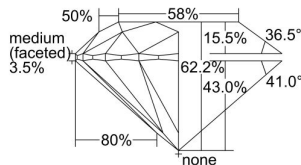

GIA®

FACSIMILE

GIA REPORT 1499887726

Verify this report at GIA.edu

GIA NATURAL DIAMOND DOSSIER®

July 11, 2024
GIA Report Number **1499887726**
Shape and Cutting Style ..... **Round Brilliant**
Measurements ..... **3.69 - 3.72 x 2.30 mm**

GRADING RESULTS

Carat Weight ..... **0.19 carat**
Color Grade ..... **H**
Clarity Grade **VS1**
Cut Grade ..... **Excellent**

ADDITIONAL GRADING INFORMATION

Polish ..... **Excellent**
Symmetry ..... **Excellent**
Fluorescence ..... **None**
Clarity Characteristics ..... **Crystal**
Inscription(s): **GIA 1499887726**

PROPORTIONS

Profile to actual proportions

GRADING SCALES

GIA COLOR SCALE	GIA CLARITY SCALE	GIA CUT SCALE	
D	FLAWLESS	EXCELLENT	
E	INTERNALLY FLAWLESS		
F		VVS₁	VERY GOOD
G	VVS₂		
H	VS₁	GOOD	
I	VS₂		
J	SI₁	FAIR	
K	SI₂		
L	I₁	POOR	
M	I₂		
N	I₃		
O			
P			
Q			
R			
S			
T			
U			
V			
W			
X			
Y			
Z